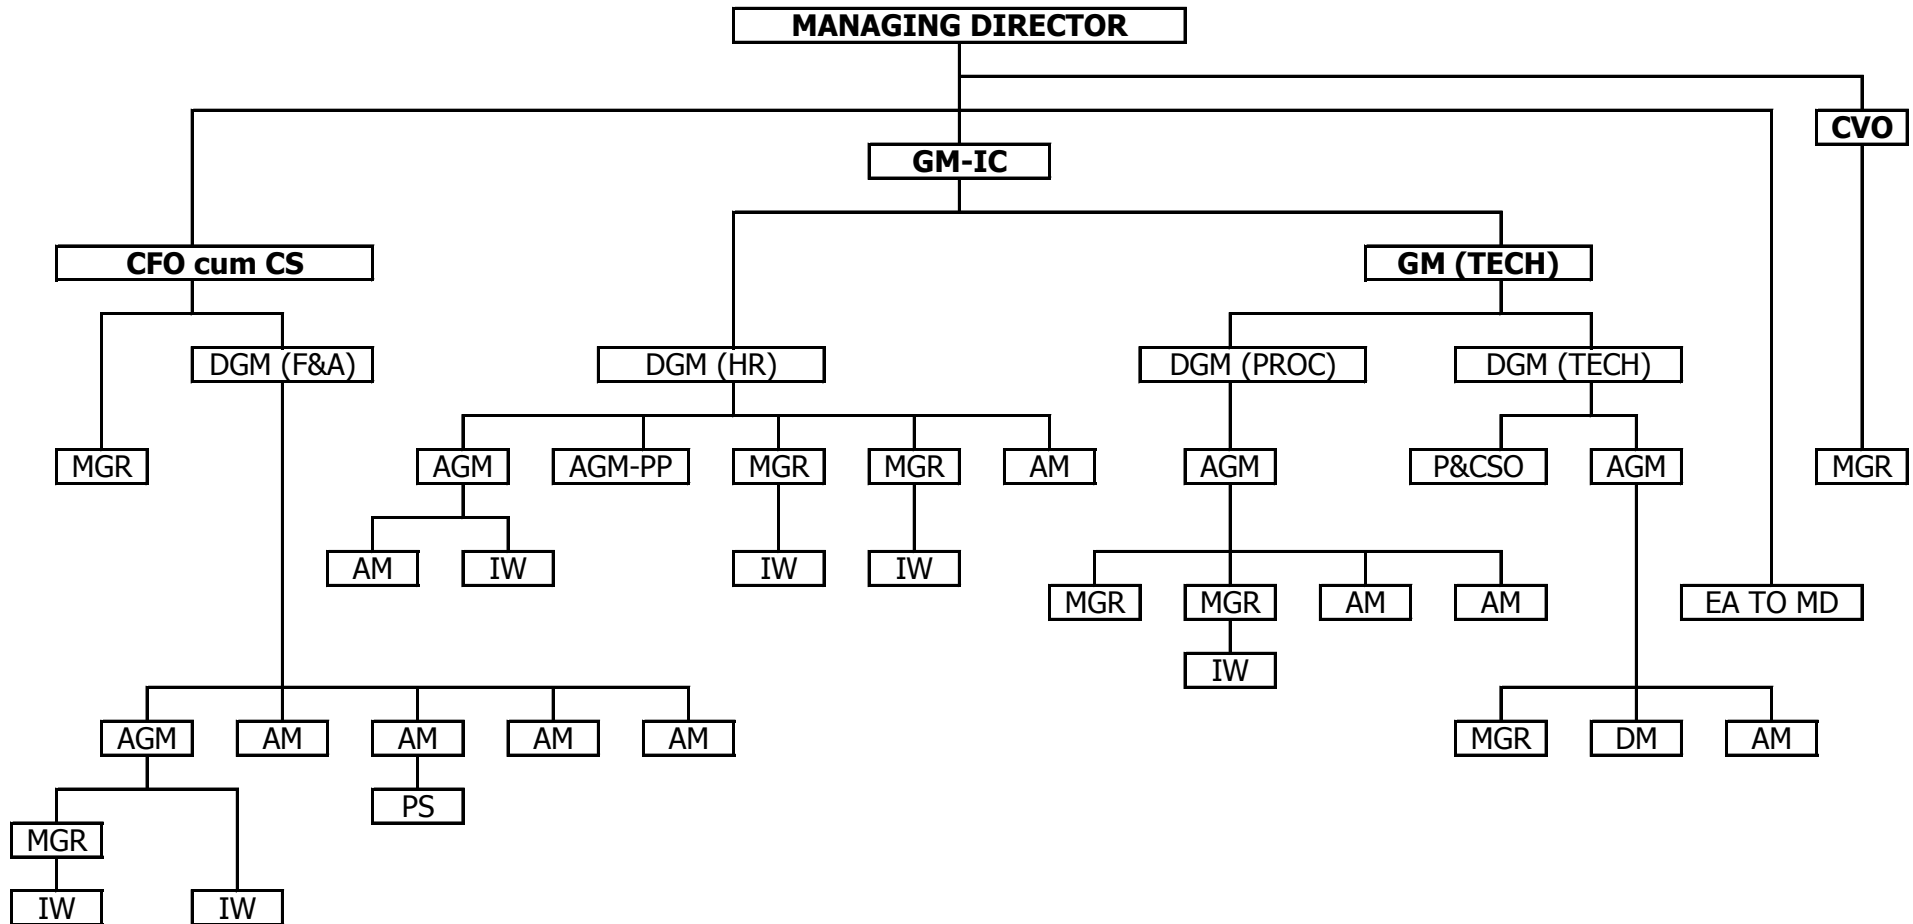

ORGANISATIONAL CHART CO, BENGALURU

| EMPLOYEES | SANCTIONED STRENGTH | WORKING |
|--------------------------------------|----------------------------|----------------|
| INDUSTRIAL WORKMEN | 7 | 6 |
| OFFICERS | 35 | 32 |
| PROCESS SUPERVISOR | 0 | 1 |
| RBI OFFICERS ON DUTY WITH BRBNMPL | MD, CVO | 2 |
| GM-HR | RECRUITMENT UNDER PROCESS | - |