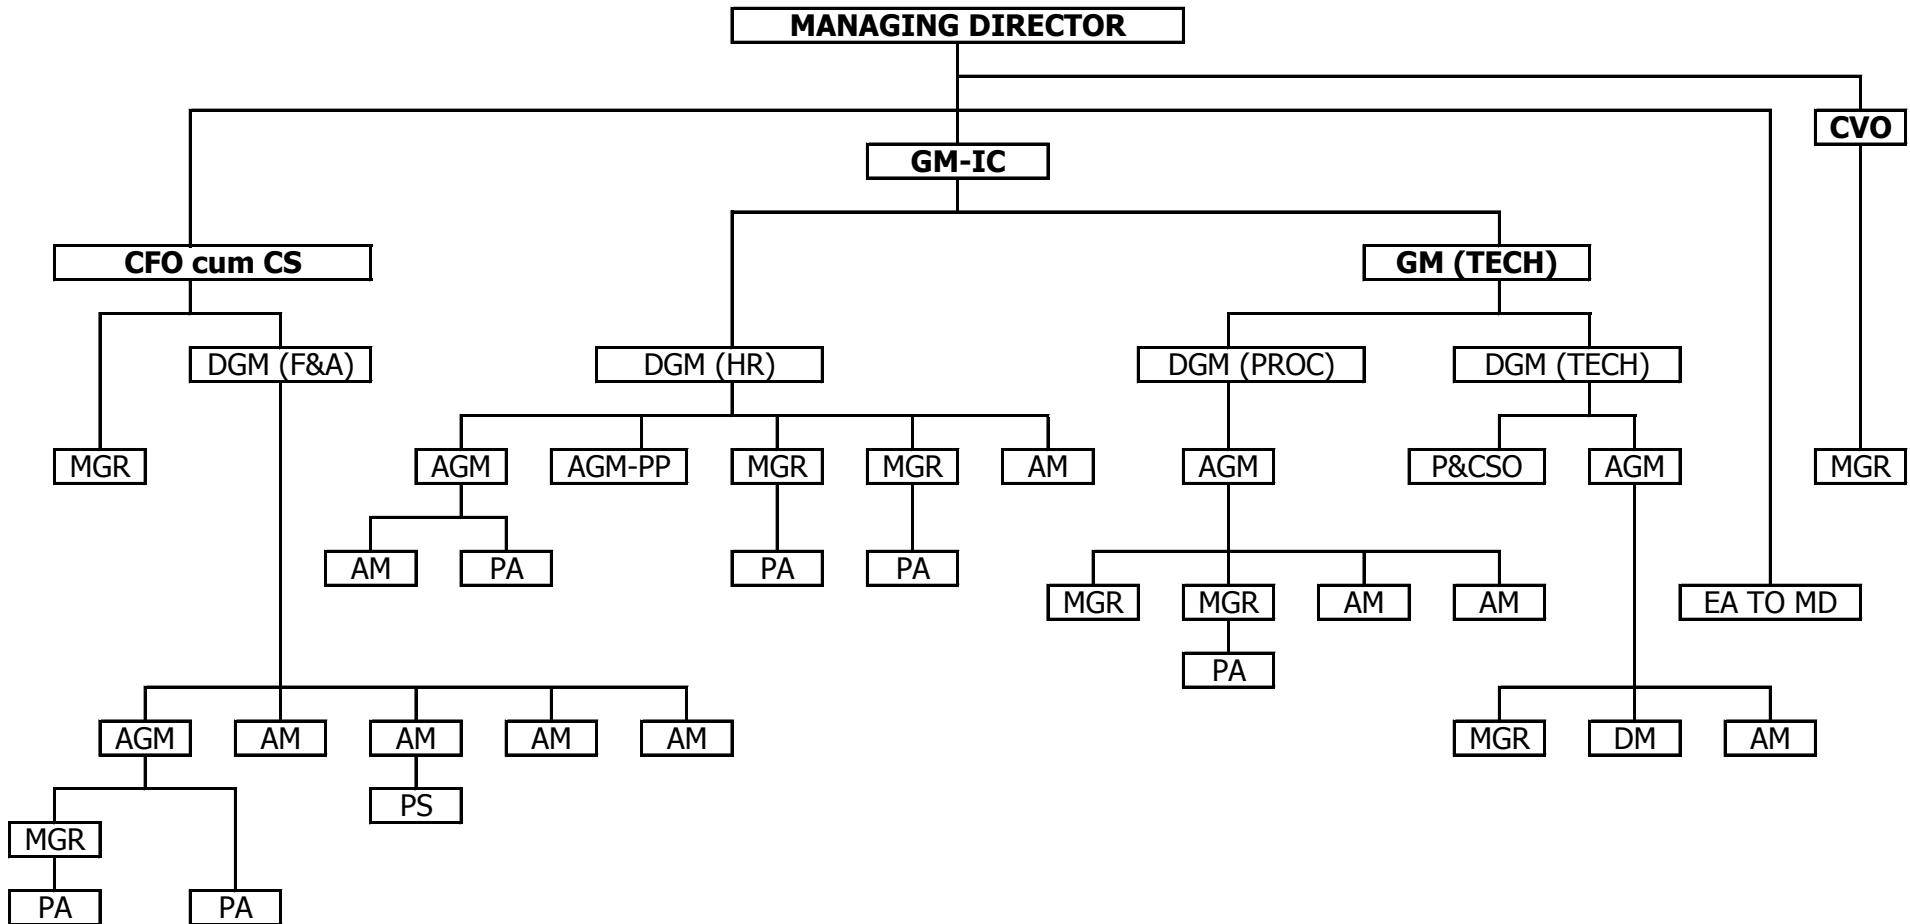

ORGANISATIONAL CHART CO, BENGALURU

EMPLOYEES	SANCTIONED STRENGTH	WORKING
PROCESS ASSISTANT	7	6
OFFICERS	35	32
PROCESS SUPERVISOR	0	1
RBI OFFICERS ON DUTY WITH BRBNMPL	MD, CVO	2
GM-HR	RECRUITMENT UNDER PROCESS	-