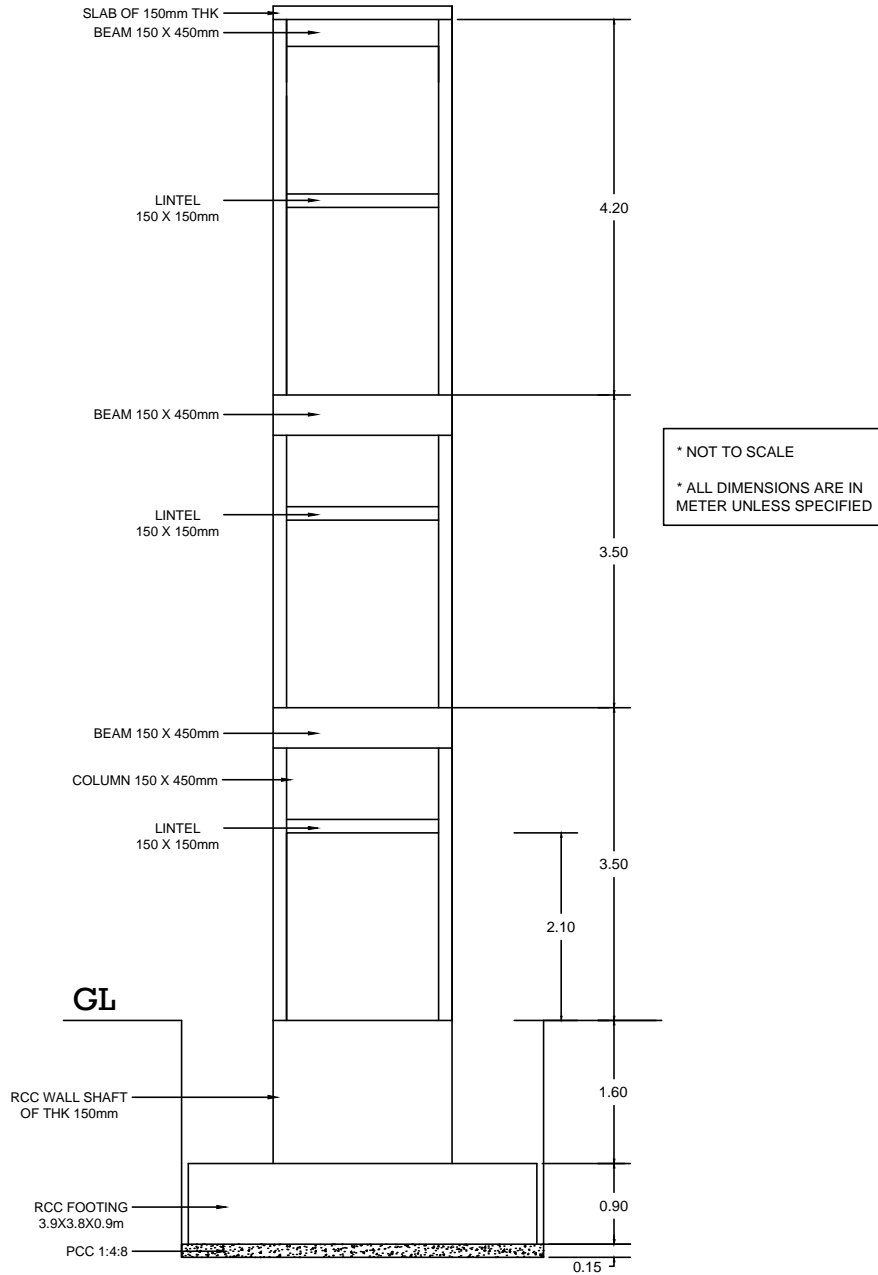

PROPOSED LIFT FOR ADMIN BUILDING BRBNMPL, MYSURU

ELEVATION

PLAN